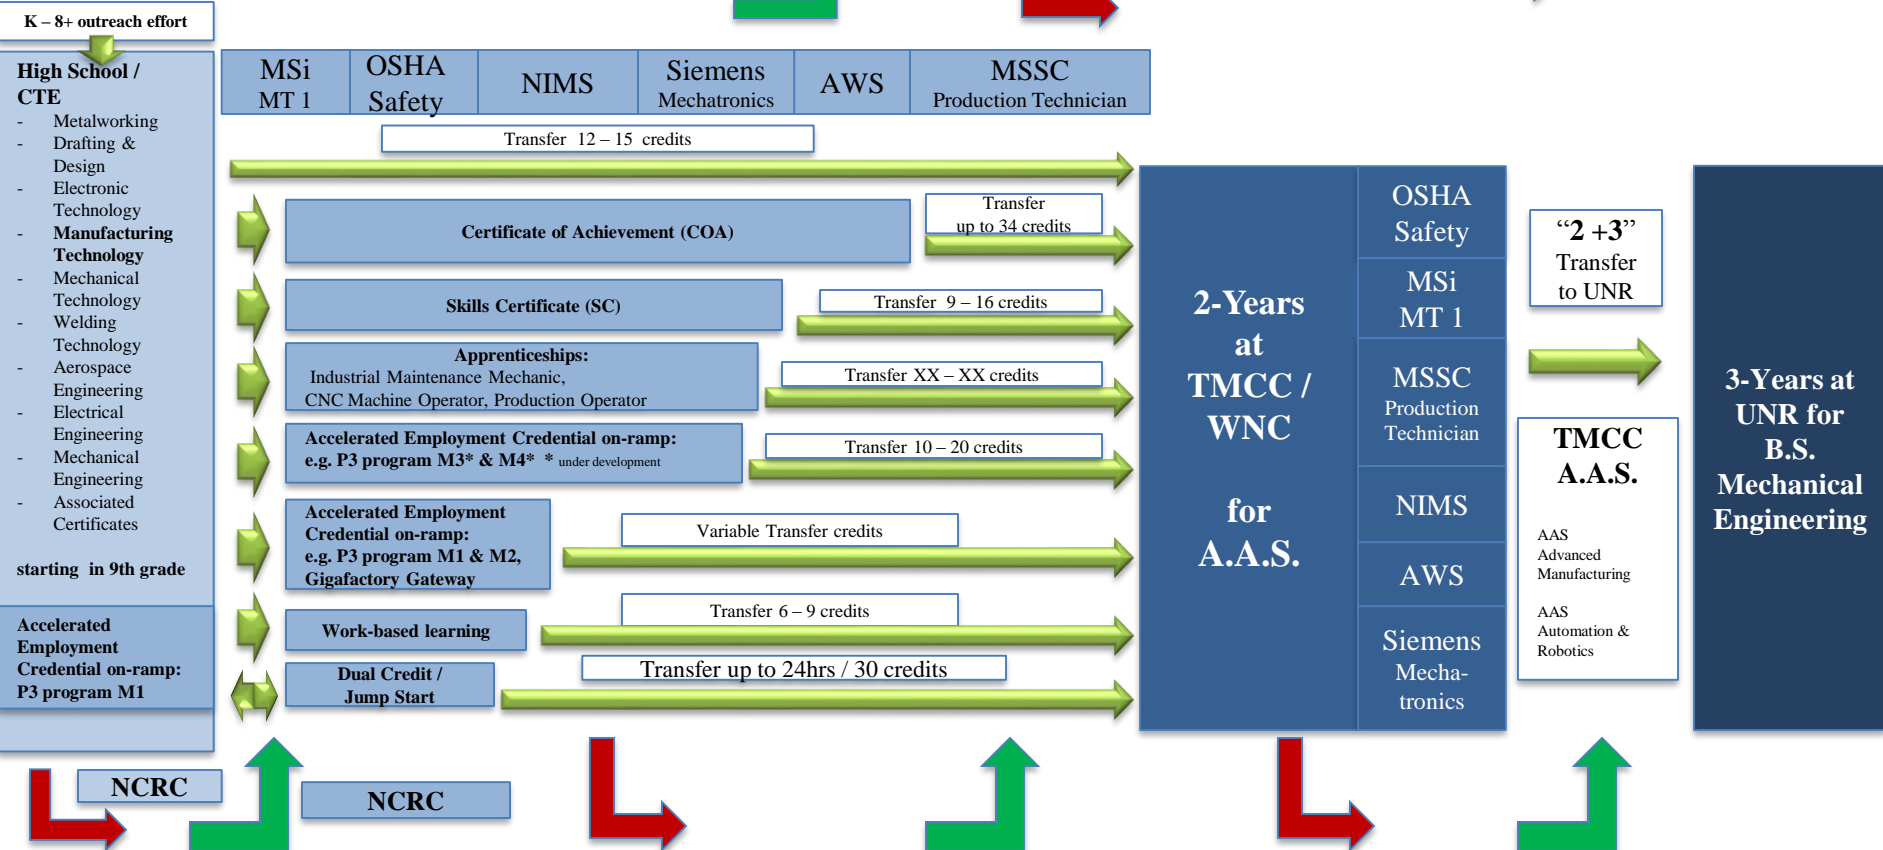

LEAP Manufacturing Framework (Northern Cluster)

Framework resembles “Highway” with “on”  and “off”  ramps and flexible multiple  Pathways

Endorsed & Supported by:

- Micromanipulator
- Panasonic
- IGT
- PRECISION VALVE
- VINEBURG MACHINING INC.
- Haws
- JENSEN MetalTech
- CLICK BOND
- now
- MicroMetl
- QUALITY PLASTICS
- GYFORD standoff systems
- NEVADA Industry Excellence "YOUR STRATEGIC GROWTH PARTNER"
- Briggs Electric Inc. "Powered by Experience"
- KIMMIE CANDY COMPANY

Matching Skills with Job Titles

In the 21st Century need to view job titles as an agglomeration of Skills