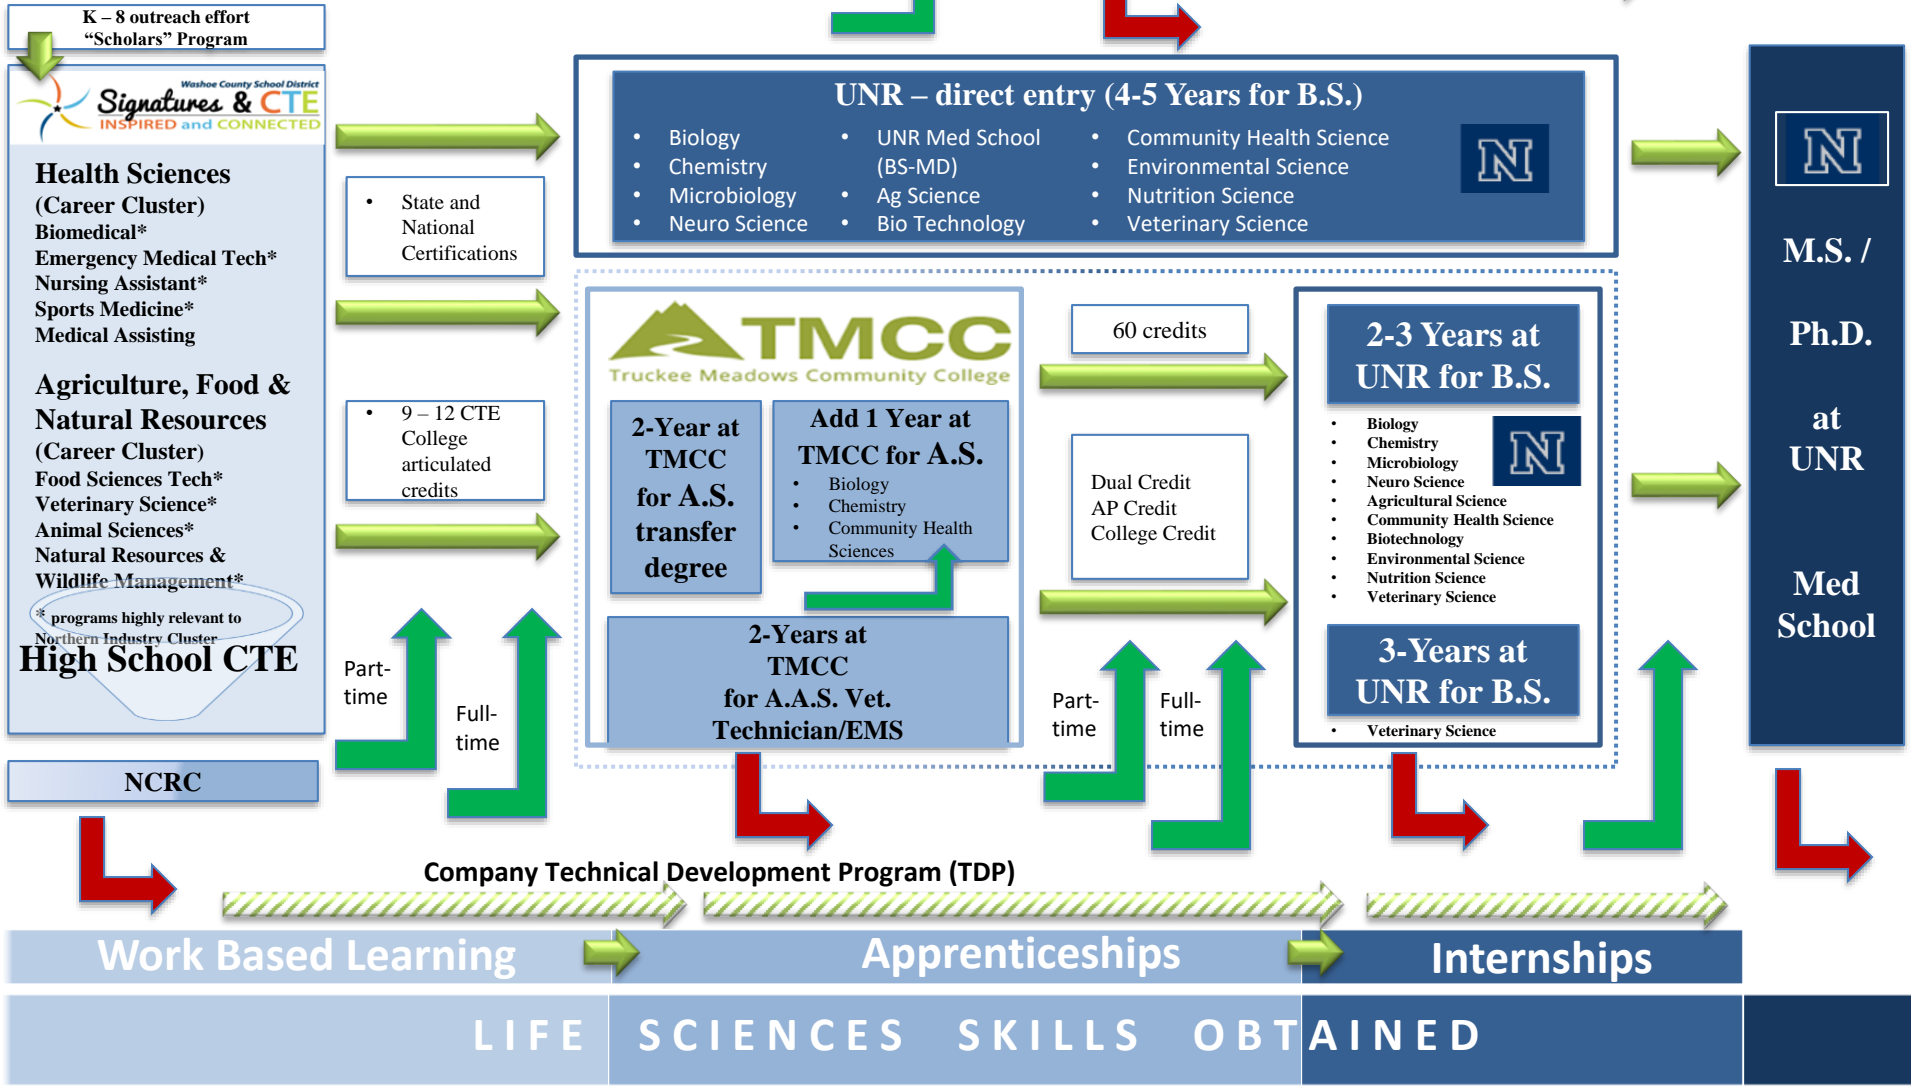

LEAP Life Sciences Framework (Northern Cluster)

Framework resembles “Highway” with “on”  and “off”  ramps and flexible multiple  Pathways

LEAP Life Sciences Framework (Northern Cluster)

In the 21st Century need to view job titles as an agglomeration of skills

LIFE

SCIENCES SKILLS

OBTAINED

- Animal Care Assistant (CRL)
- Animal Care Technician I,II,III (CRL)
- Research Technician Assistant (CRL)
- Research Technician I (CRL)
- Necropsy Technician I (CRL)
- Histology Technician I (CRL)
- Lab Assistant I,II (CRL)
- Clinical Pathology Assistant (CRL)
- Clinical Pathology Technician I,II (CRL)
- Clinical Path. Coordinator (CRL)
- Site Clerk (CRL)
- LAM Support Technician (CRL)
- LAM Technician I,II (CRL)
- Cage Sanitation Technician (CRL)
- Sample Management Technician I (CRL)
- QC Inspector I, II
- R&D Lab Tech
- Emergency Medical Technician
- Community Health Worker
- Certified Nursing Assistant

- Technical Operations Technician I. – IV (CRL).
- Animal Care Technician II, III (CRL)
- Research Technician I (CRL)
- Necropsy Technician I (CRL)
- Histology Technician I (CRL)
- Lab Assistant II (CRL)
- Clinical Pathology Coordinator (CRL)
- Clinical Pathology Technician III (CRL)
- Report Writer (CRL)
- Patient Navigator
- Paramedic
- Nurse
- Pharmacy Technician
- Athletic Trainer
- Kinestheologist
- Medical Assistant